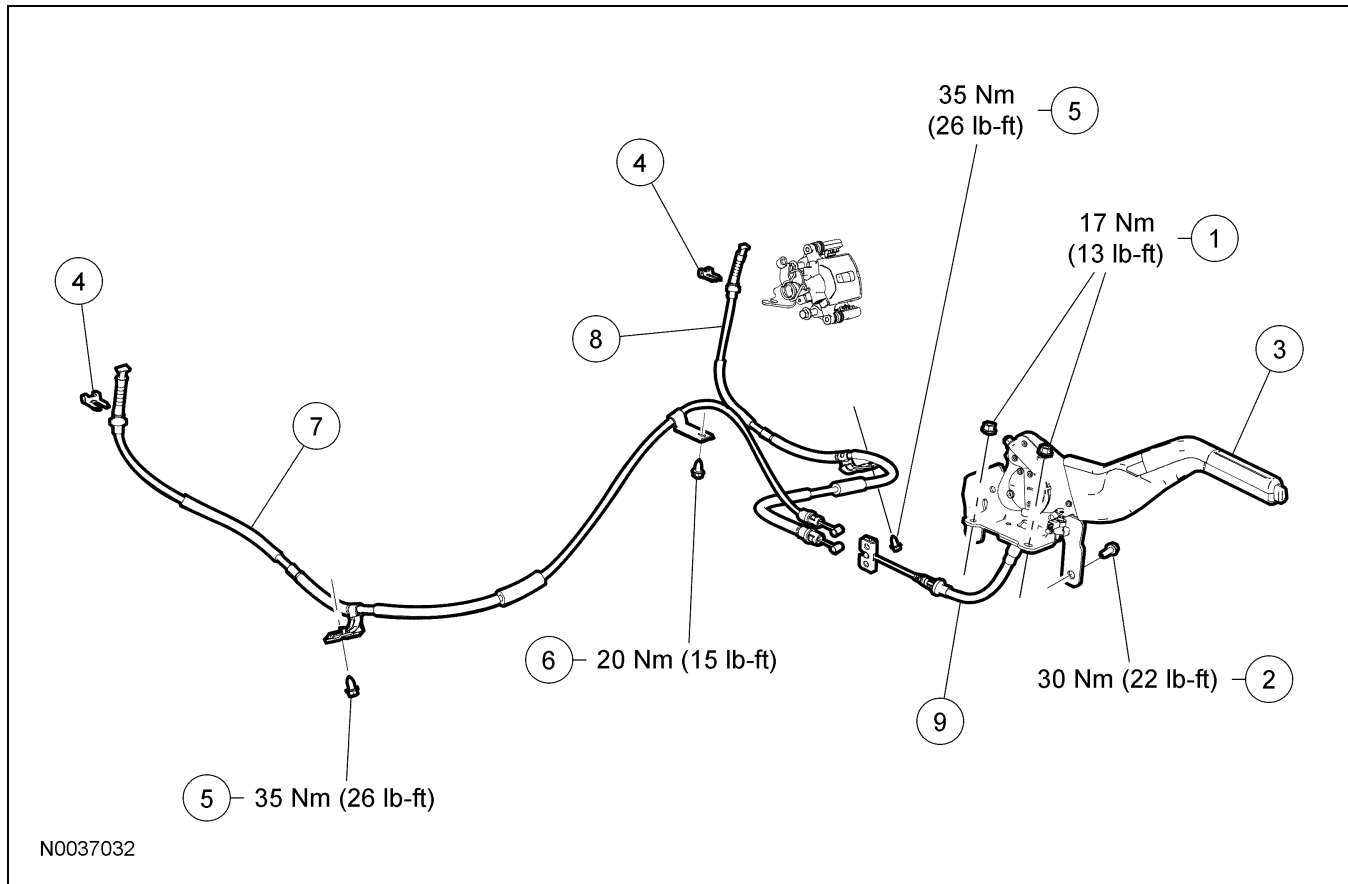

REMOVAL AND INSTALLATION

Parking Brake — Exploded View

Item	Part Number	Description
1	N804796	Parking brake control nuts (2 required)
2	W704911	Parking brake control bolt (2 required)
3	2780	Parking brake control
4	2860	Parking brake cable retaining clips (2 required)
5	N802191	Parking brake cable bracket bolts (LH/RH)
6	N802191	Parking brake cable crossmember bracket bolt

Item	Part Number	Description
7	2A635	Rear parking brake cable (RH)
8	2A823	Rear parking brake cable (LH)
9	—	Front parking brake cable (part of 2780)

1. For additional information, refer to the procedures in this section.