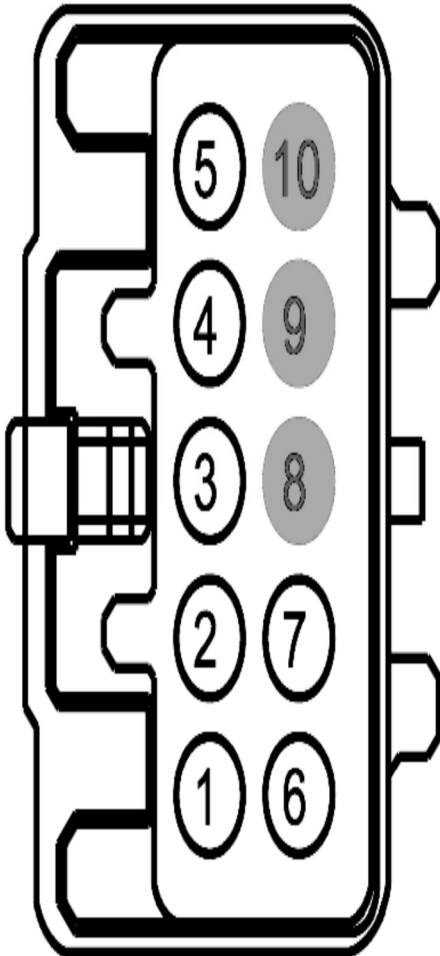

Connector: C498	Description LAMP ASSEMBLY, LEFT REAR	Color GY	Harness 14A005	Base Part # 13B505	Service Pigtail See Below
----------------------------------	---	--------------------	--------------------------	------------------------------	-------------------------------------

Pin	Circuit	Gauge	Circuit Function	Qualifier
1	CLS10 (GN)	26	RELAY - REVERSE	
2	CLS30 (VT-WH)	20	RELAY - PARK LAMP	
3	CLS51 (WH)	26	CTRL MOD. - OUTER STOP/TURN LEFT	
4	CLS50 (VT)	26	CTRL MOD. - MIDDLE STOP/TURN LEFT	
5	CLS18 (BN)	26	CTRL MOD. - INNER STOP/TURN LEFT	
6	GD109 (BK)	16	GROUND - COMBINED REAR LAMP LEFT	coupe
6	GD109 (BK)	20	GROUND - COMBINED REAR LAMP LEFT	convertible
7	CLS54 (BU)	26	INPUT - INNER STOP/TURN LAMP OUTAGE, LEFT	
8	*	*	Not Used	
9	*	*	Not Used	
10	*	*	Not Used	

Available Pigtail Kits	
	<p>Service Part Number: BU2Z-14S411-VA Gauge: 16 Pin material: Tin (greased) Cavities: 10</p> <p>Vehicle Uses</p> <ul style="list-style-type: none"> Lamp - Park/Turn/Stop
Pigtail Kit Part Number WPT-1175	