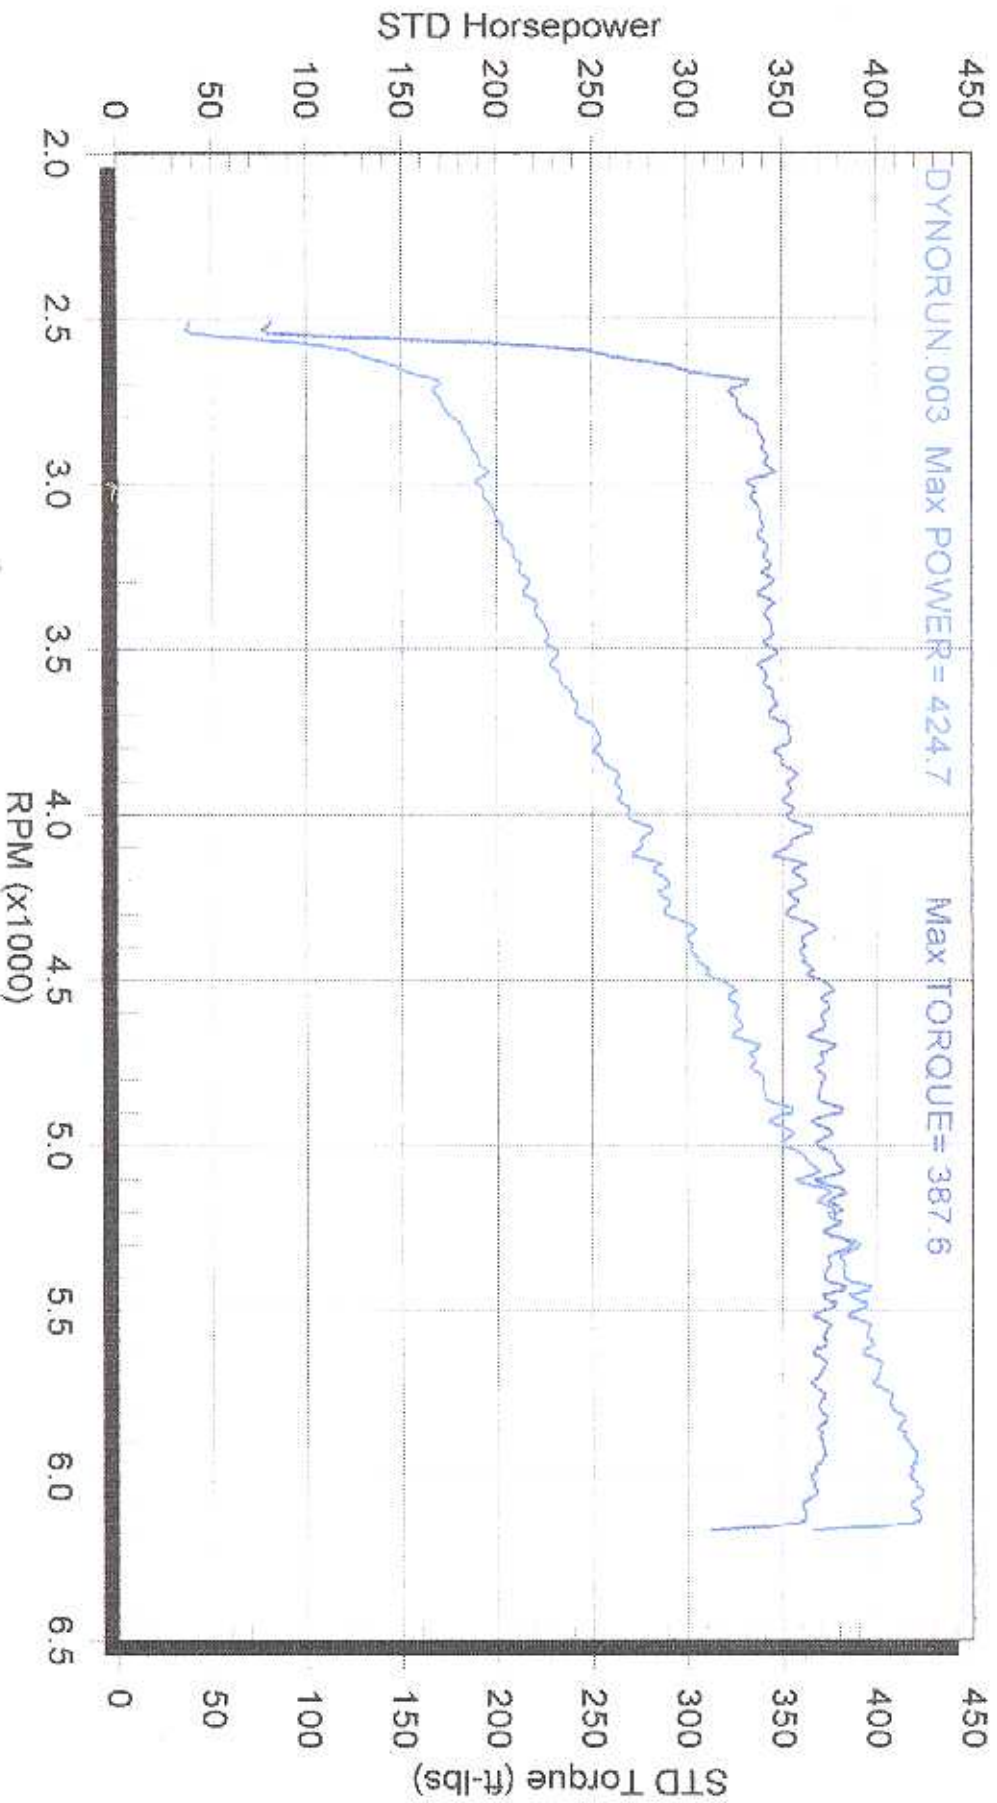

WTFPEEP

DYNOJET Performance Evaluation Program

DYNORUN.003 baseRC 10/29/2008 12:56:48 PM

Tuned by Fastlane Motorsports 1-800-457-6166

WTFPEP

DYNOJET Performance Evaluation Program

DYNORUN.003 baseRO 10/29/2008 12:56:48 PM